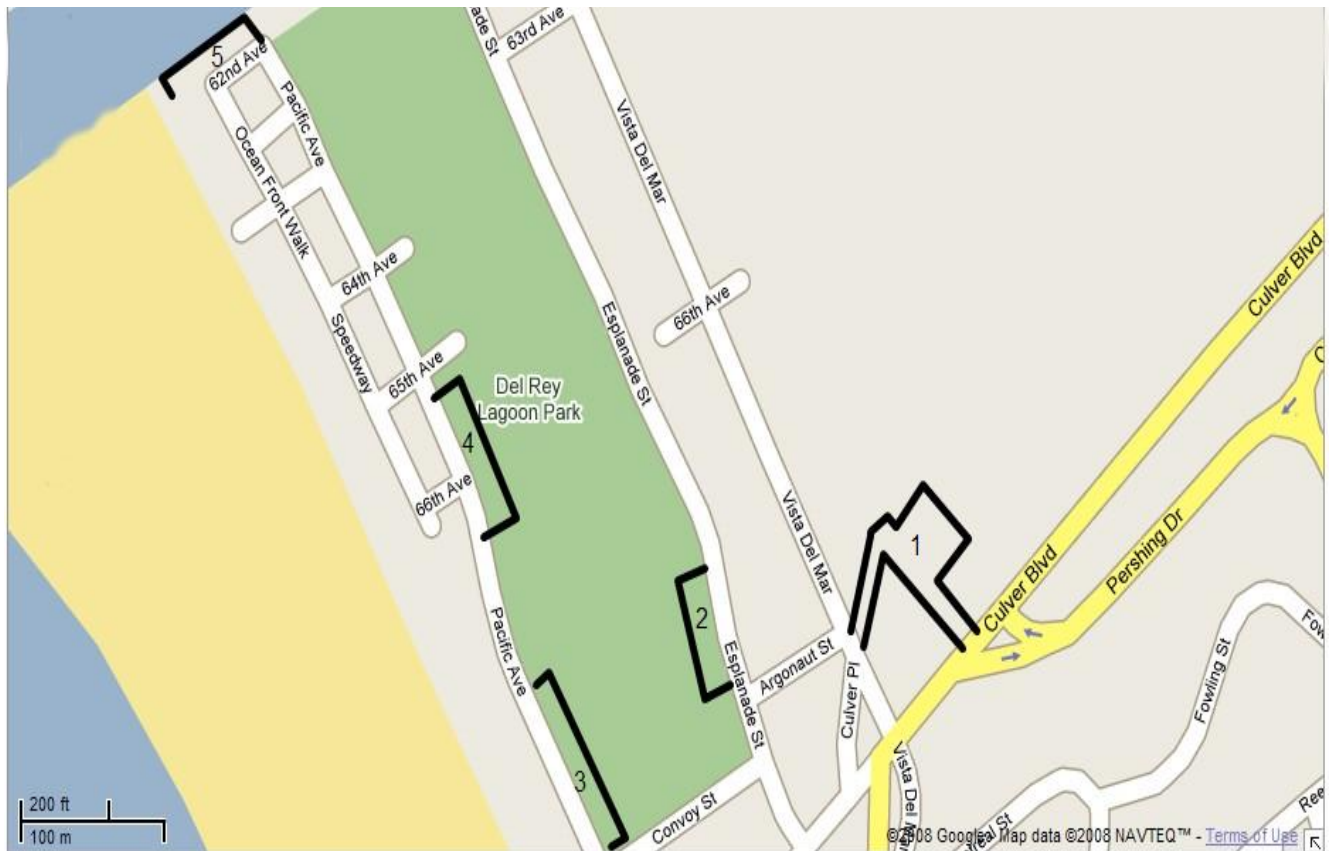

## Map of Parking Options

1. Parking Lot behind Gordon's Market
2. Del Rey Lagoon Parking Lot – on Esplanade St
3. Del Rey Lagoon Parking Lot – along Pacific Ave
4. Del Rey Lagoon Parking Lot – on Pacific Ave and 65<sup>th</sup> Ave
5. Metered Parking Lot @ end of Pacific Ave off 62<sup>nd</sup> Ave