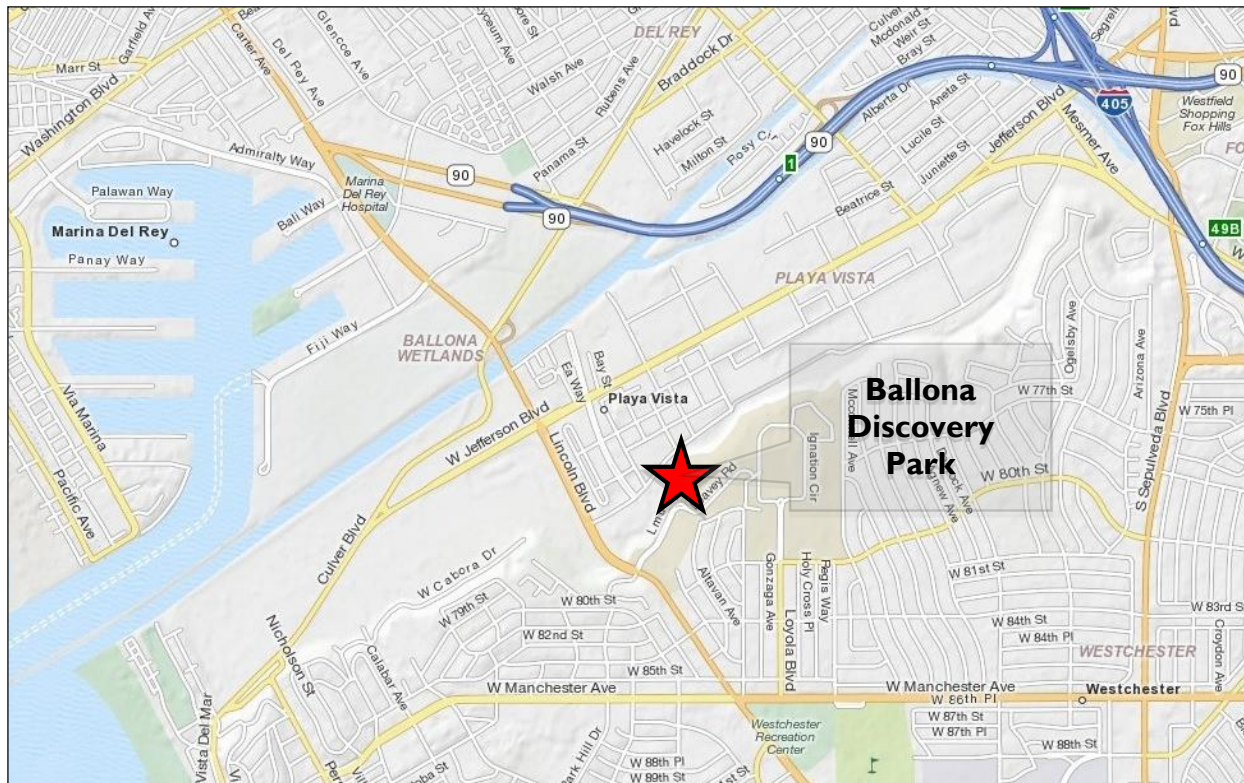

## DIRECTIONS TO BALLONA DISCOVERY PARK

13110 Bluff Creek Drive, Los Angeles, CA 90094

Ballona Discovery Park is located on Bluff Creek Drive in the community of Playa Vista, between the communities of Marina del Rey, Playa del Rey and Westchester.

Bluff Creek Drive is accessed off of Lincoln Boulevard, between Jefferson Boulevard to the north and LMU Drive to the south (Manchester Avenue being the nearest southern major intersection).

Discovery Park is directly across the street from the intersection of Sea Walk Drive.

Driving east on Bluff Creek Drive from Lincoln you will pass Playa Vista Sports Park on your right and the intersection of Playa Vista Drive on your left. Keep going until you see the two-story Playa Vista Elementary School on your right, followed immediately by Ballona Discovery Park. Parking is available along Bluff Creek Drive and on the nearby streets.