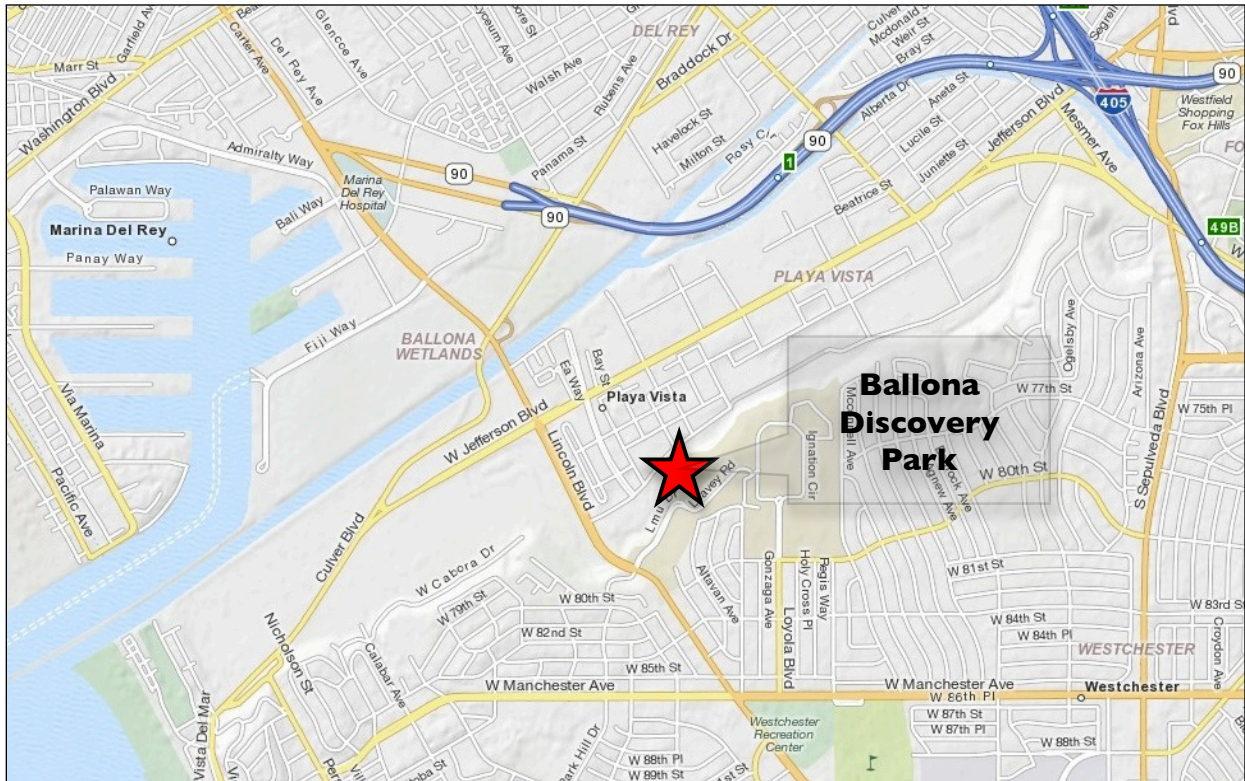

## DIRECTIONS TO BALLONA DISCOVERY PARK

13110 Bluff Creek Drive, Los Angeles, CA 90094

Ballona Discovery Park is located on Bluff Creek Drive in the community of Playa Vista, between the communities of Marina del Rey, Playa del Rey and Westchester.

Bluff Creek Drive is accessed off of Lincoln Boulevard, between Jefferson Boulevard to the north and LMU Drive to the south (Manchester Avenue being the nearest southern major intersection).

Discovery Park is directly across the street from the intersection of Sea Walk Drive.

Driving east on Bluff Creek Drive from Lincoln you will pass Playa Vista Sports Park on your right and the intersection of Playa Vista Drive on your left. Keep going until you see the two-story Playa Vista Elementary School on your right, followed immediately by Ballona Discovery Park. Parking is available along Bluff Creek Drive and on the nearby streets.